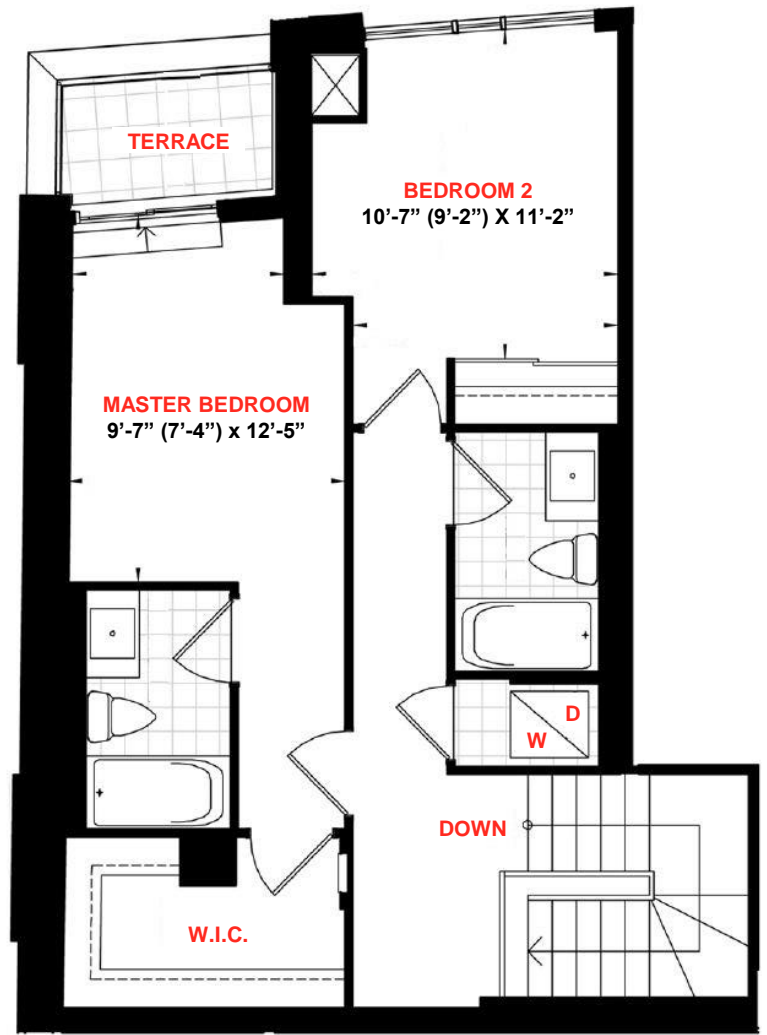

SUITE 101

TWO BEDROOM

Suite Area: 1,267 sq.ft.

Patio: 97 sq.ft.

Terrace: 34 sq.ft.

Total Area: 1,398 sq.ft.

LOWER LEVEL

UPPER LEVEL

All areas and stated room dimensions are approximate. Sizes and specifications are subject to change without notice. Actual living area and balcony/terraces may vary from floor stated areas. E. & O.E.