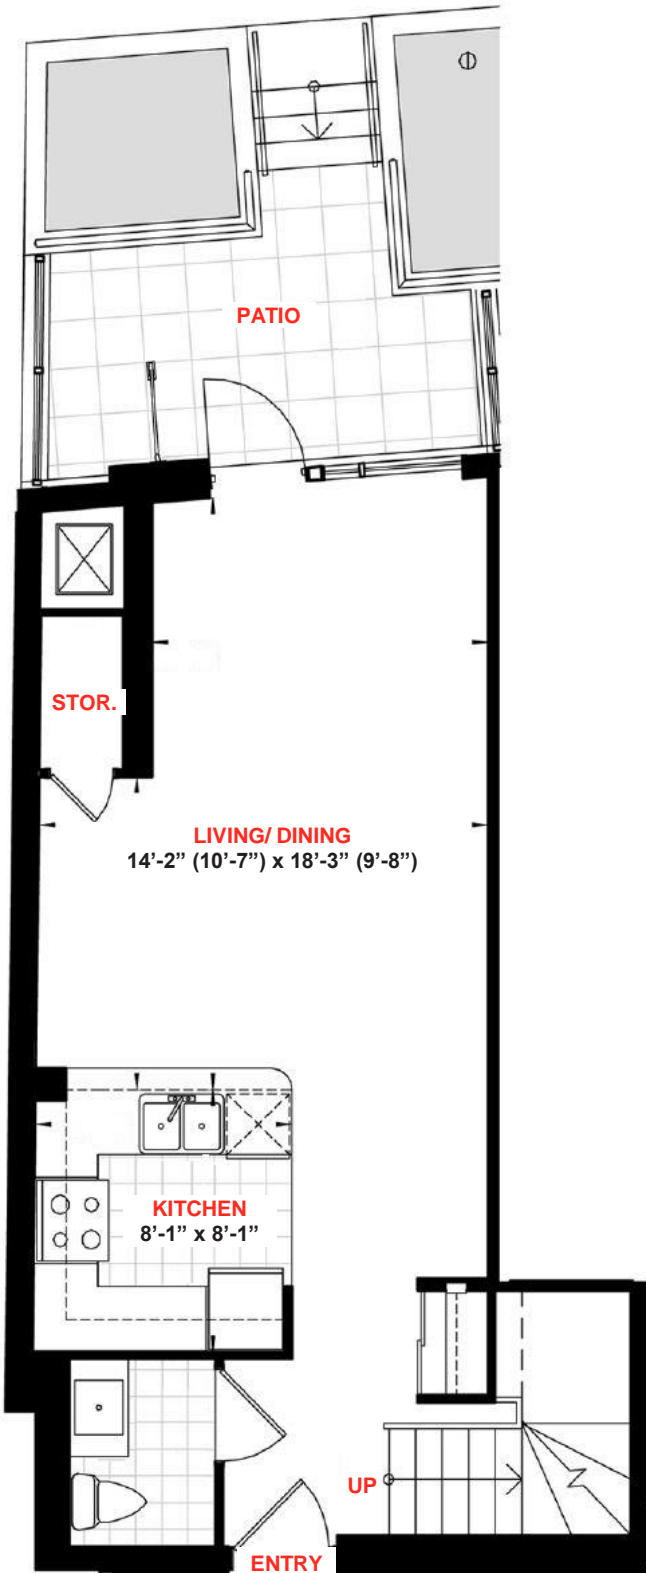

SUITE 101

TWO BEDROOM

Suite Area: 1,267 sq.ft.

Patio: 97 sq.ft.

Terrace: 34 sq.ft.

Total Area: 1,398 sq.ft.

LOWER LEVEL

UPPER LEVEL

All areas and stated room dimensions are approximate. Sizes and specifications are subject to change without notice. Actual living area and balcony/terraces may vary from floor stated areas. E. & O.E.